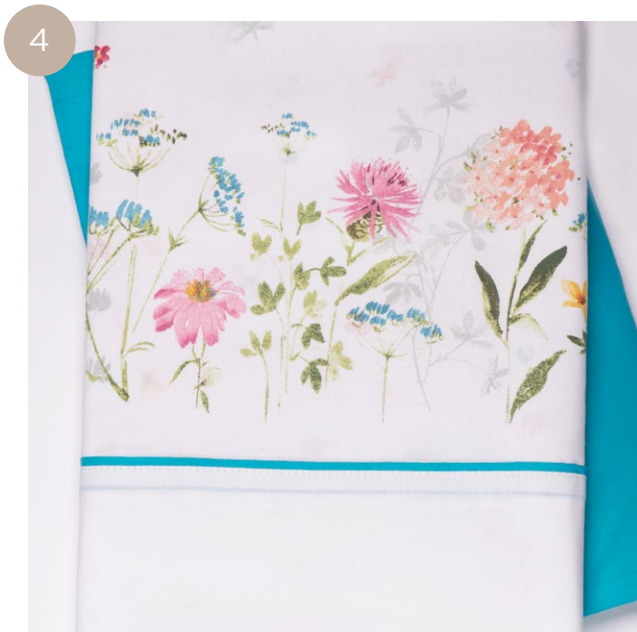

DIGITAL PRINTED BEDSHEET SET

- 180X280cm
+ 1 Pillow 50x70cm
- 240X280cm | 260X280cm
+ 2 Pillows 50x70cm

Composition:

50% Cotton | 50% Polyester

Colors:

1. Digital Pink
2. Digital Green
3. Digital Beige
4. Digital Turquoise
5. Digital Blue
6. Digital Yellow