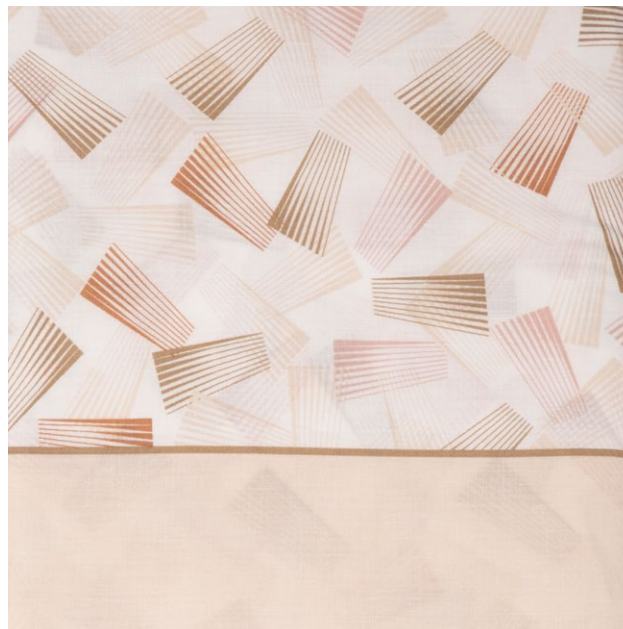

PRINTED BEDSHEET SET

- 180X280cm
+ 1 Pillow 50x70cm
- 240X280cm
+ 2 Pillows 50x70cm
- 260X280cm
+ 2 Pillows 50x70cm

Composition:

50% Cotton | 50% Polyester

Colors:

Blue | Pink | Beige | Grey

Bege | Beige - 03